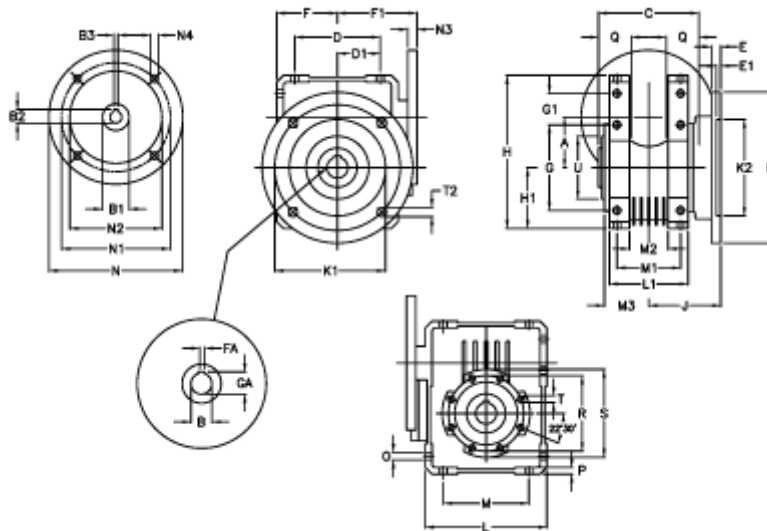

Article number: 392207501054136

Description: Worm Gear with Torque Limiter
W75 L2-UFC-10-P100B14

Measures

A = 75.00	E = 12	H = 220.5	M = 126	N4 = 8,5	U = 90
B = 30	E1 = 5	H1 = 87.0	M1 = 82	O = 10.5	
B1 E7 = 28	F = 87	J = 85.0	M2 = 44	P = 9	
B2 = 31.3	F1 = 120	K = 200	M3 = 58.5	Q = 40	
B3 H9 = 8	FA = 8	K1 = 165	N = 160	R = 110	
C = 127	G = 126	K2 = 130	N1 = 130	S = 125	
D = 109.5	G1 = 46.5	L = 174	N2 = 110	T = M8x14	
D1 = 46.5	GA = 33.3	L1 = 104	N3 = 10.0	T2 = 12.5	